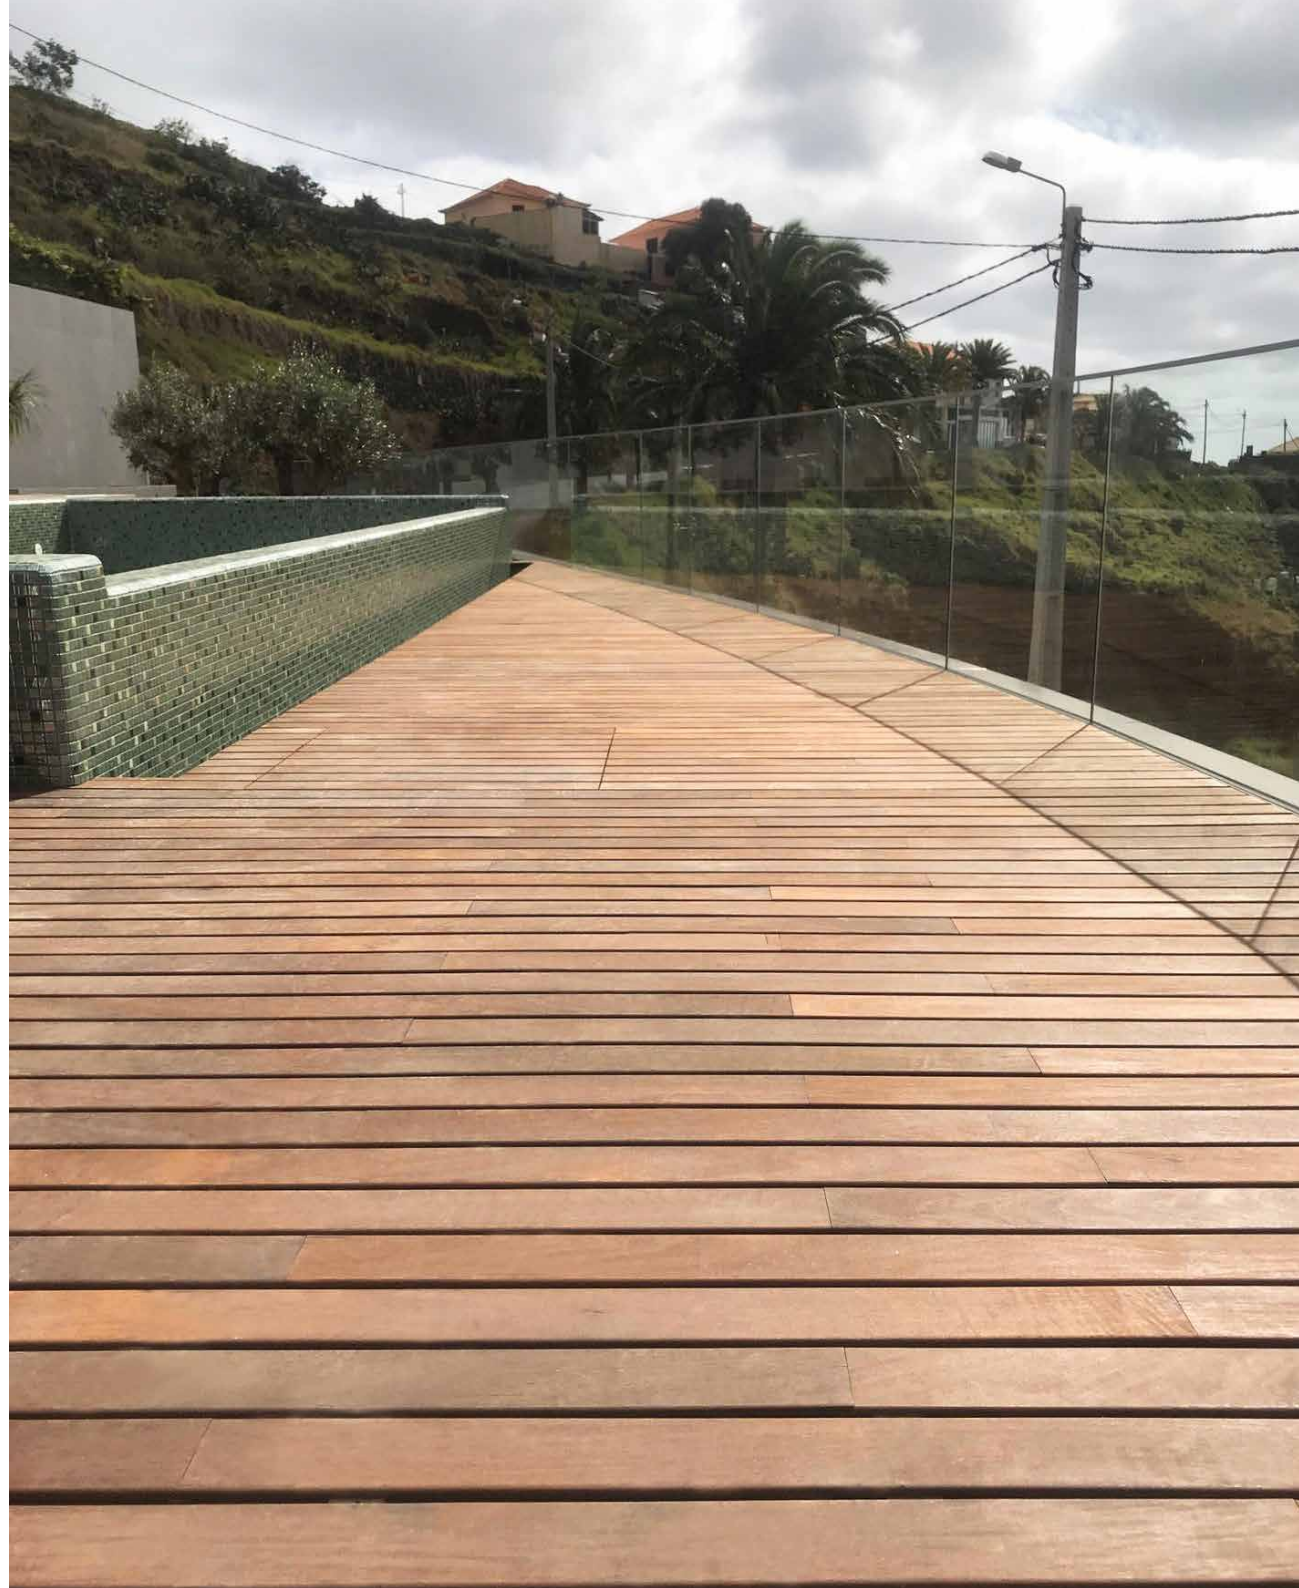

ISLAND COLLECTION

Deck

The beauty and grace of natural wood products extended to the outdoors. Ribadao's exotic wood decking delivers unique colors and graining only found in exotic woods. "Fastener - less" installation provides a smooth and elegant look without any face nailing. Produced from sustainable sources.

ISLAND
COLLECTION