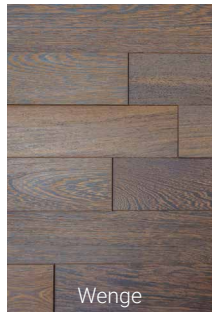

RIO COLLECTION

The eighteen colors of the Rio Collection has several shades from light to dark.

The Rio Collection features the character, marking and variation that has made European oak so popular. Knots, splits, cracks, and filler develop into a distressed, antiqued, worn and naturally aged appearance. Variations in shade and contrast between planks are integral to the product and are not signs of manufacturing defects.

Tigerwood | Exotic Skins

ISLAND COLLECTION

Deck

Ipe | Smooth

Ipe | Anti-slip

The beauty and grace of natural wood products extended to the outdoors. Ribadao's exotic wood decking delivers unique colors and graining only found in exotic woods. "Fastener - less" installation provides a smooth and elegant look without any face nailing. Produced from sustainable sources.

ISLAND
COLLECTION 

TRIBE COLLECTION

Wall Panel

Iroko

Sucupira

Wenge

Eternal

Stylish and attractive, wood wall panels from Tribe Collection provides the unique character and color variation that add a touch of class and elegance to any environment. Produced from sustainable sources.