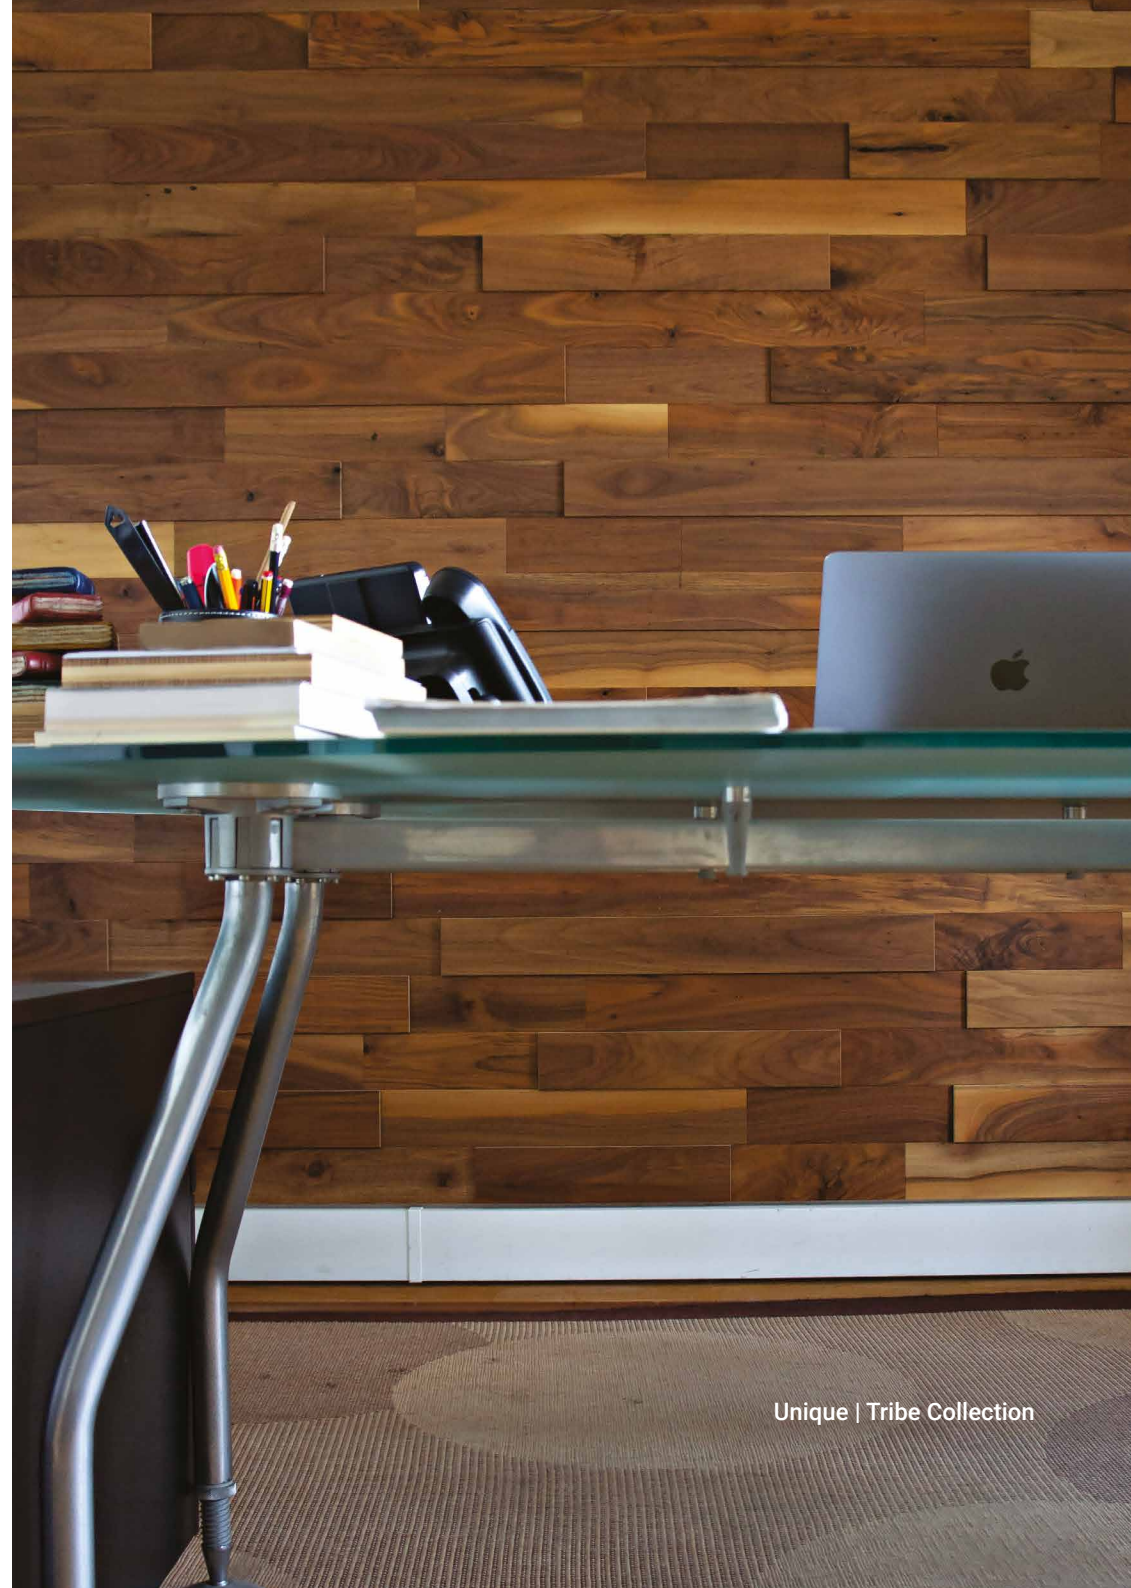

Unique | Tribe Collection